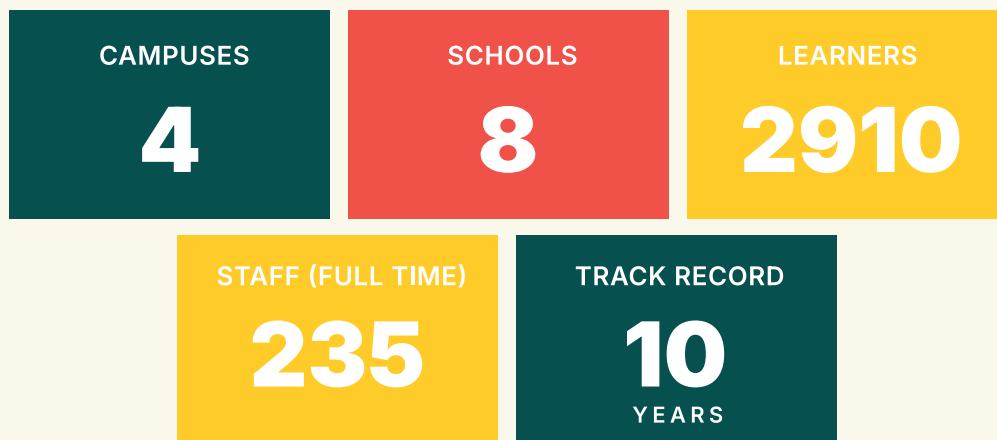

ABOUT US

At ACUDEO College, we are dedicated to creating a leading educational hub that offers high-quality, accessible independent school education within the heart of the communities we serve. Our vision is to be a centre of excellence, fostering the holistic development of each child to empower them to thrive in a global society and contribute positively to their communities. We aim to nurture well-rounded, future-fit individuals who are not only critical thinkers and creative problem solvers but also effective communicators and compassionate collaborators. By exposing our students to diverse perspectives and innovative learning approaches, we prepare them to navigate and excel in an ever-changing world.

Join us in providing your child with an education that shapes them into leaders of tomorrow, equipped with the skills and values to make a meaningful impact in their communities and beyond.